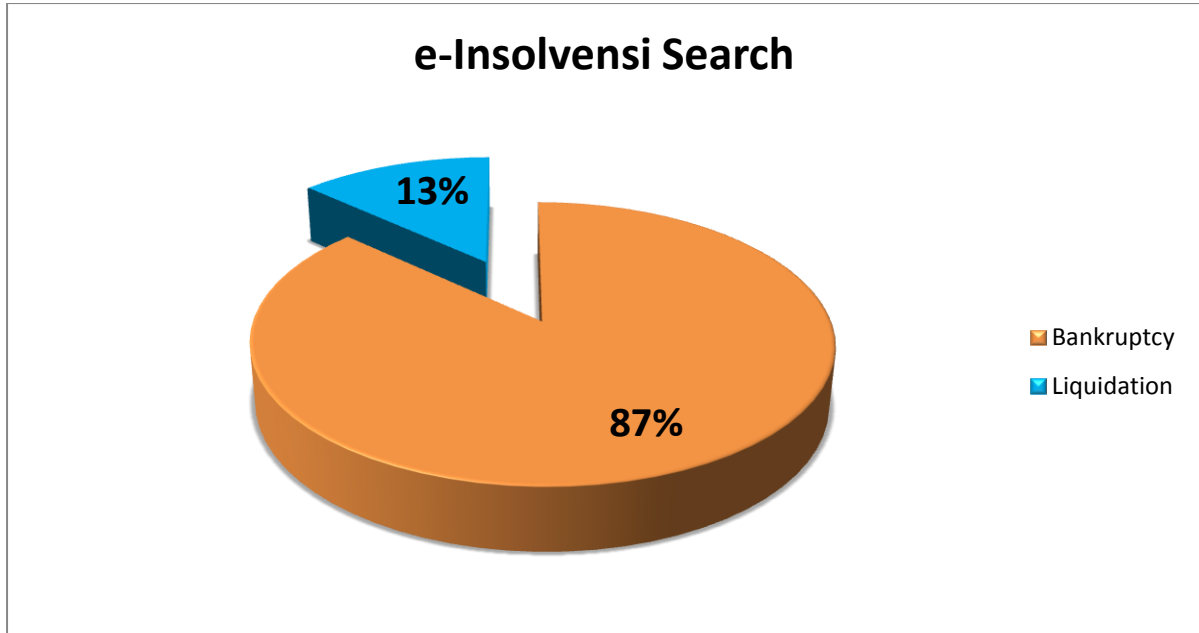

2014

Search Statistics Counters and E- Insolvency (Bankruptcy and Liquidation)

Dis 2014

E-INSOLVENCY SEARCH

Search Type	Total
Bankruptcy	98614
Liquidation	14910

COUNTER SEARCH

	Instant	Post
Bankruptcy	624	66
Liquidation	98	6