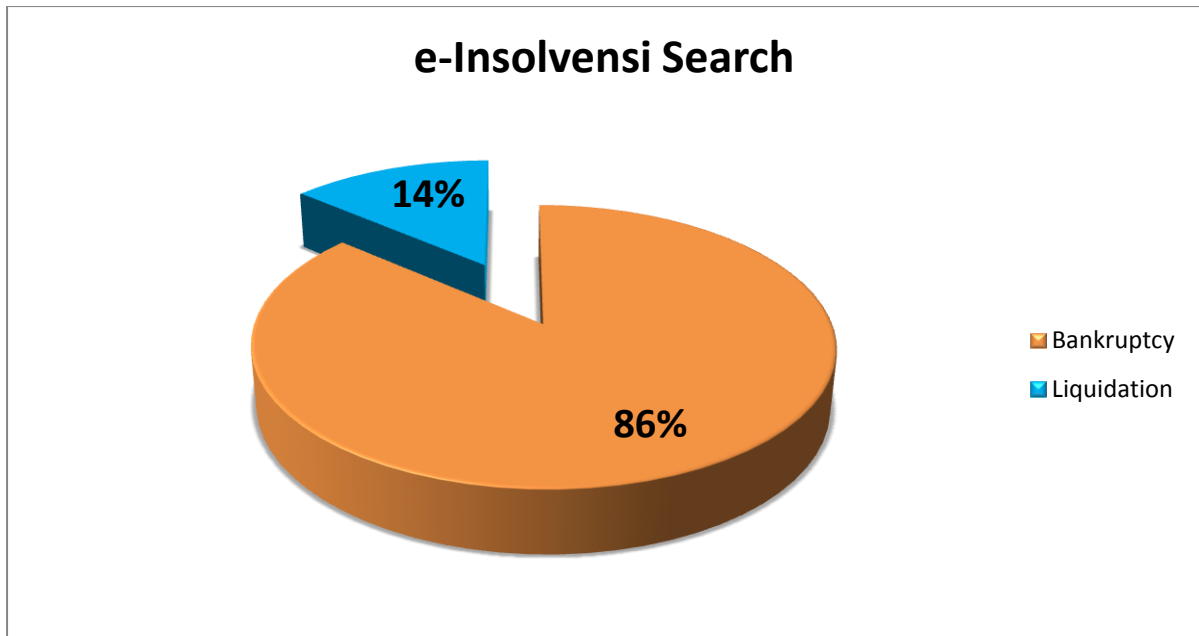

2016

Search Statistics Counters and E- Insolvency (Bankruptcy and Liquidation)

MARCH 2016

E-INSOLVENCY SEARCH

Search Type	Total
Bankruptcy	88096
Liquidation	13962

COUNTER SEARCH

	Instant	Post
Bankruptcy	630	86
Liquidation	142	10