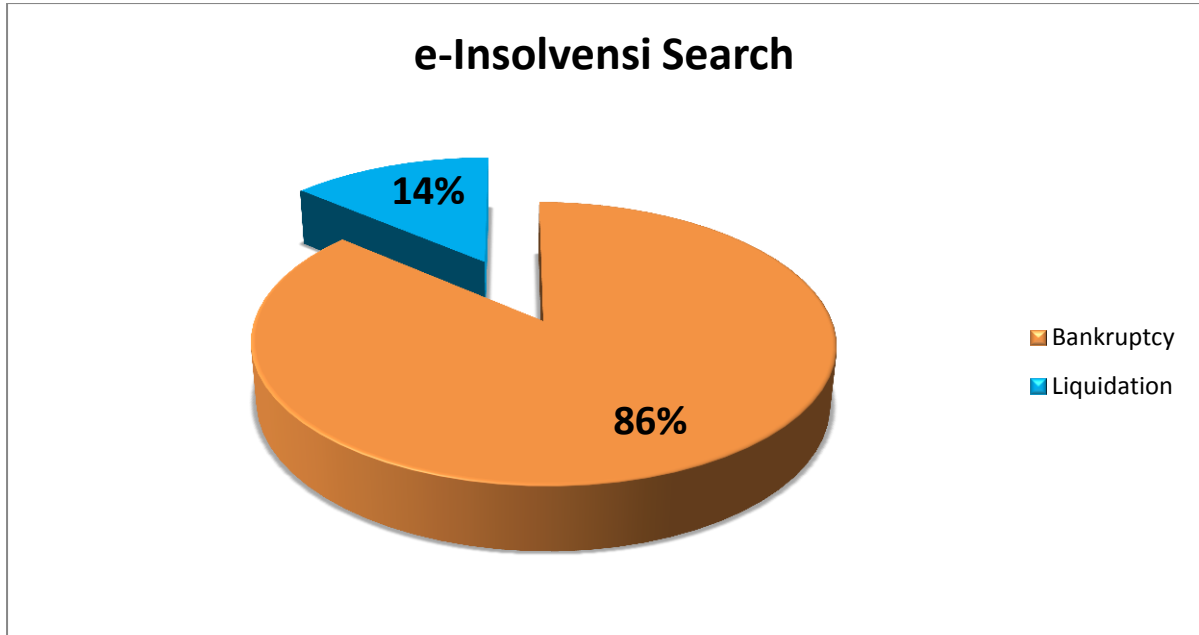

2016

Search Statistics Counters and E- Insolvency (Bankruptcy and Liquidation)

APRIL 2016

E-INSOLVENCY SEARCH

Search Type	Total
Bankruptcy	78233
Liquidation	12056

COUNTER SEARCH

	Instant	Post
Bankruptcy	2156	101
Liquidation	115	1