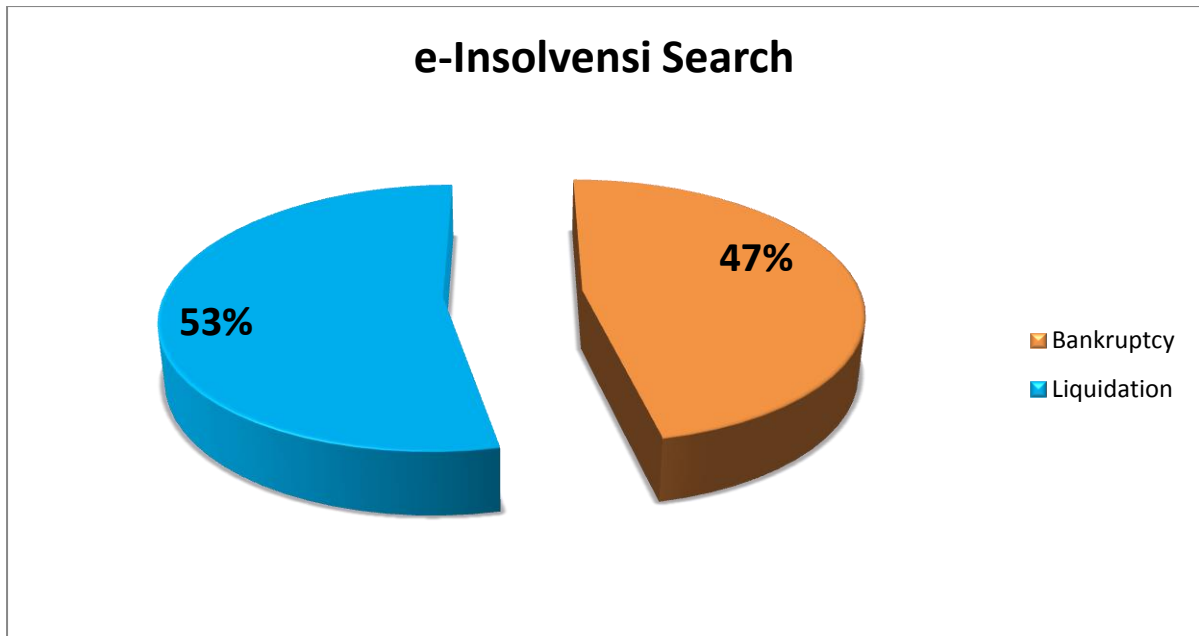

2016

Search Statistics Counters and E- Insolvency (Bankruptcy and Liquidation)

JULY 2016

E-INSOLVENCY SEARCH

Search Type	Total
Bankruptcy	65577
Liquidation	75024

COUNTER SEARCH

	Instant	Post
Bankruptcy	438	41
Liquidation	28	0