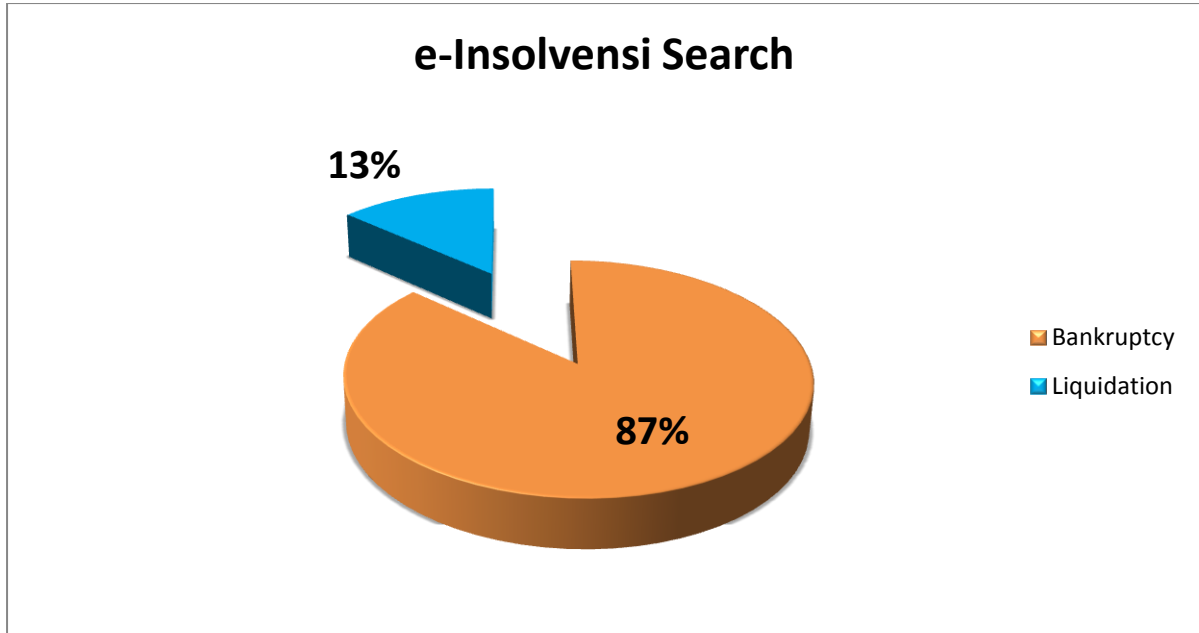

2016

Search Statistics Counters and E- Insolvency (Bankruptcy and Liquidation)

DISEMBER 2016

E-INSOLVENCY SEARCH

Search Type	Total
Bankruptcy	65336
Liquidation	10074

COUNTER SEARCH

	Instant	Post
Bankruptcy	542	71
Liquidation	34	8